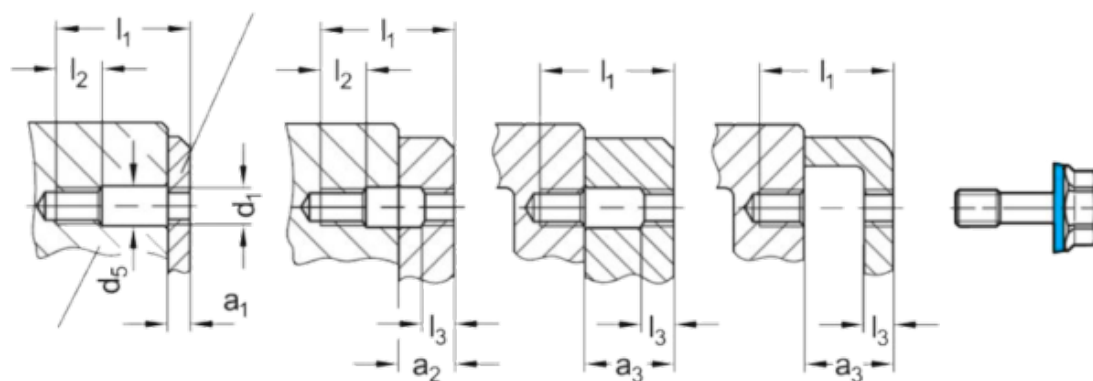

Article number: 201581M630PLE1

Description: E+G Nut GN 1582-M6-30-PL-E-1  
Hygienic design

## Measures

a1	= 7-12	l1	= 30
a2	= 12-17	l2	= 8
a3	= 17-22	l3	= 3
AF	= 10	Weight	= 10
d3	= 13.8		
d4 -0,2	= -		
d5	= 6.5		
k	= 7.5		