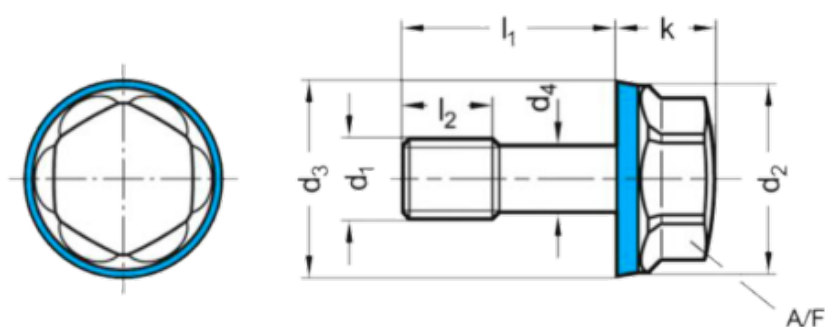

Article number: 201581M630PLE1

Description: E+G Nut GN 1582-M6-30-PL-E-1  
Hygienic design

## Measures

a1	= 7-12	l1	= 30
a2	= 12-17	l2	= 8
a3	= 17-22	l3	= 3
AF	= 10	Weight	= 10
d3	= 13.8		
d4 -0,2	= -		
d5	= 6.5		
k	= 7.5		